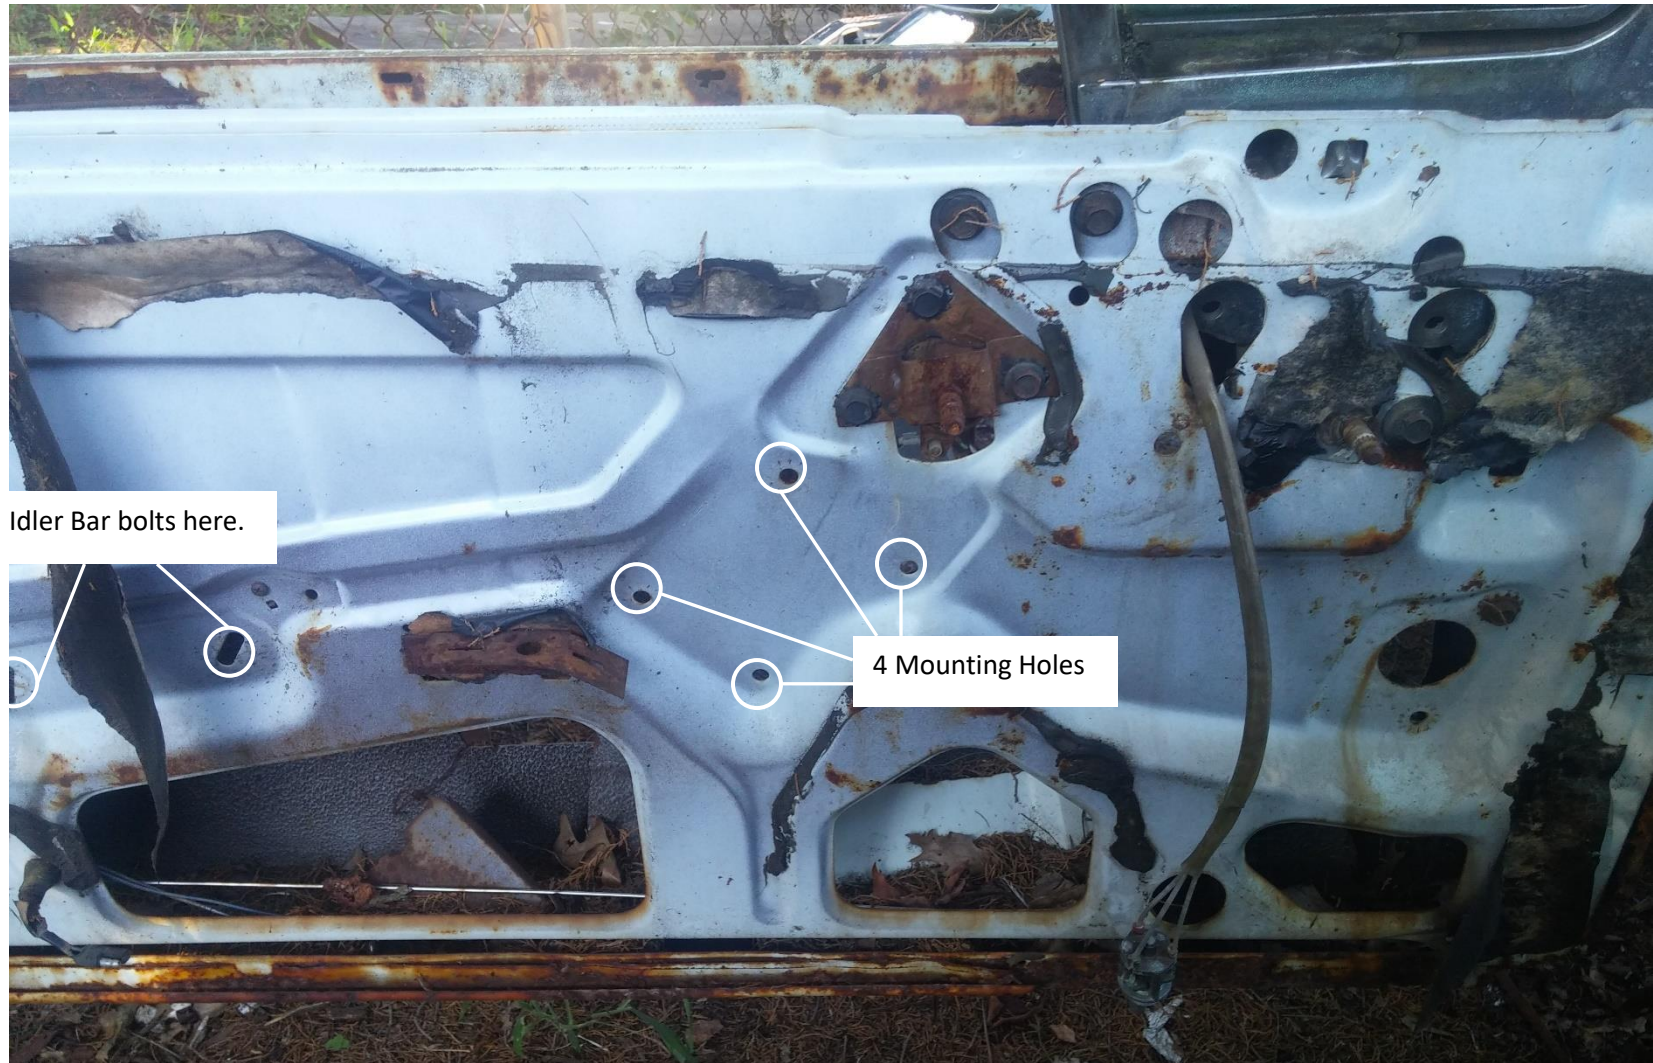

61-66 T-Bird  
Left Side

Idler Bar bolts here.

4 Mounting Holes