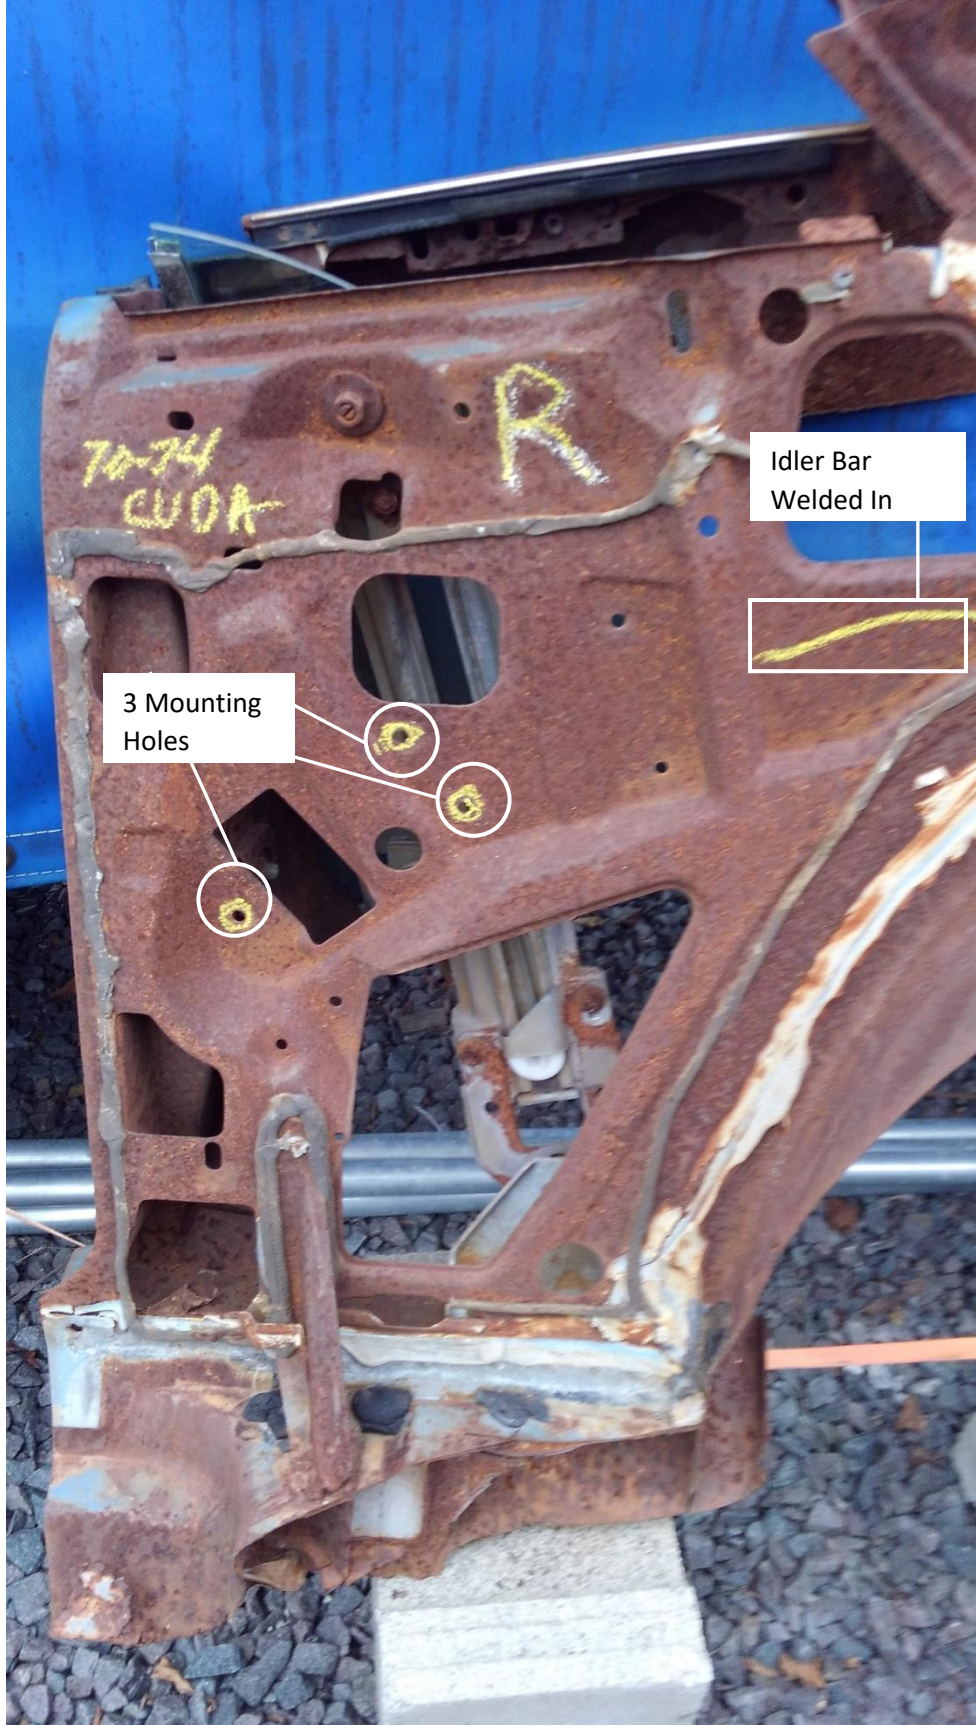

70-74 Cuda Rear
Right Side

70-74
CUDAR

R

Idler Bar
Welded In

3 Mounting
Holes